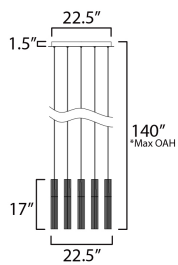

**MEASUREMENTS**

DIMENSION : 22.5" L x 22.5" W x 17" H  
 MAX OAH : 140" OAH  
 CANOPY : 22.5" W x 1.5" H x 22.5" L  
 HANGING WEIGHT : 37.5 lb

**LAMPING**

INPUT VOLTAGE : 120-277V  
 LUMENS : 5,400 Rated (3,840 Del.)  
 BULB : 12 x 5W LED PCB Integrated , 60W Total  
 BULB INCLUDED : (Integrated)  
 DIMMABLE : Only at 120V  
 CRI : 90 CRI  
 COLOR\_TEMP : 3000K

\*max overall height

**FINISHES OPTION**

- Black (BK)
- Gold (GLD)

**GLASS**

Clear Ribbed 144

**MATERIAL**

Aluminum

**RATINGS**